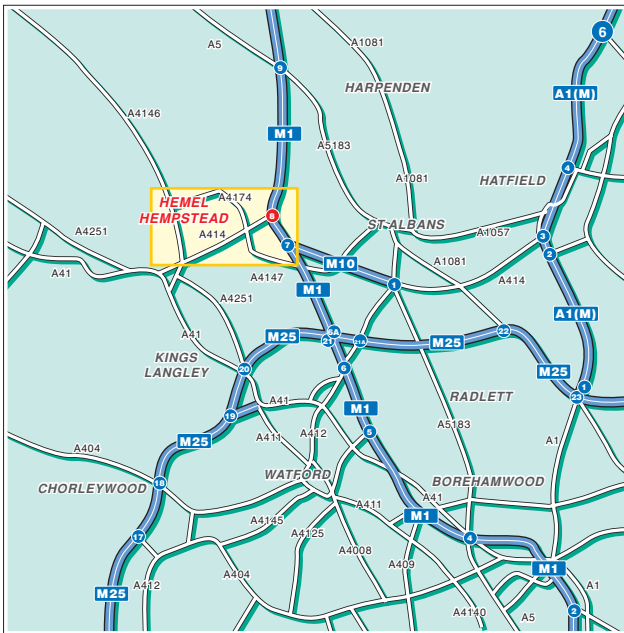

Sopra Steria HEAD OFFICE
 Three Cherry Trees Lane,
 Hemel Hempstead HP2 7AH

Tel: 0370 600 4466

Public Transport

By Rail, Hemel Hempstead Station
 Approximately 10-15 minutes taxi journey.
 For information on train operators and times phone
 National Rail Enquiries on 0845 7484950.

By Air, London Luton Airport
 Approximately 30 minutes drive.
London Heathrow Airport
 Approximately 1 hours drive.

How to find us