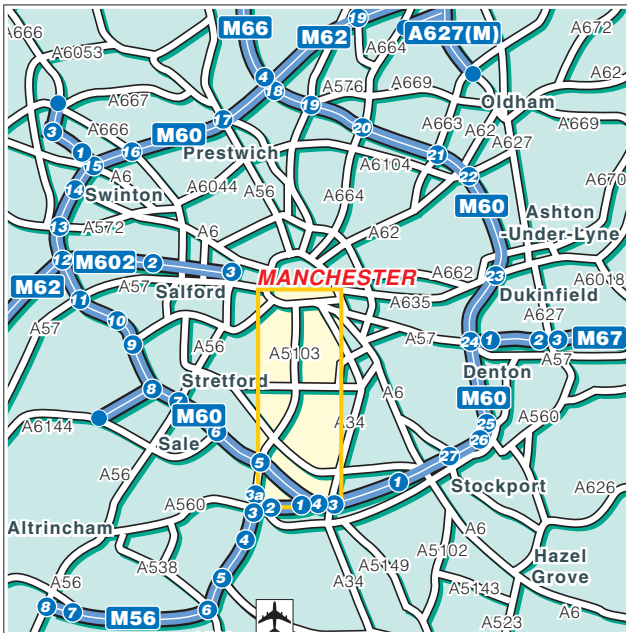

Sopra Steria
 Parkway 4, Parkway Business Centre
 Princess Road
 Manchester M14 7HR

Tel: 0370 600 4466

Public Transport

By Rail, Manchester Piccadilly Station
 Approximately 15 minutes taxi journey.
Manchester Victoria Station
 Approximately 15 minutes taxi journey.
 For information on train operators and times phone
 National Rail Enquiries on 0845 7484950.

By Air, Manchester Airport
 Approximately 20 minutes drive.

How to find us